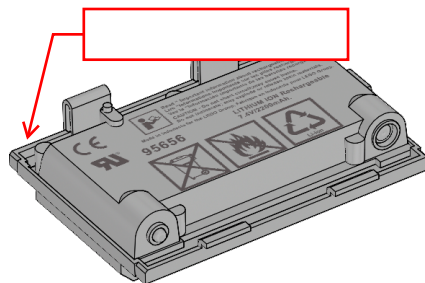

1x
Rechargeable Battery
6012820