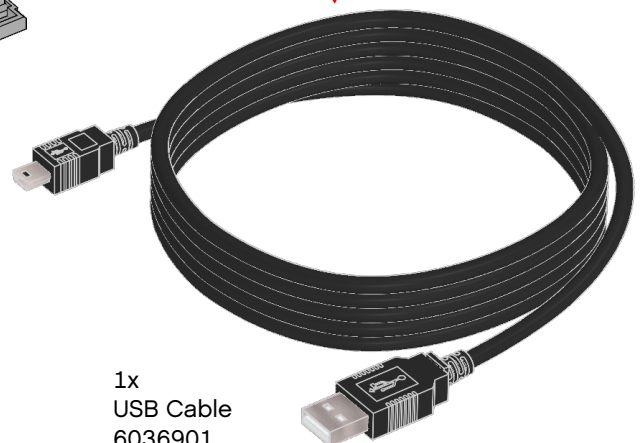

1x
USB Cable
6036901