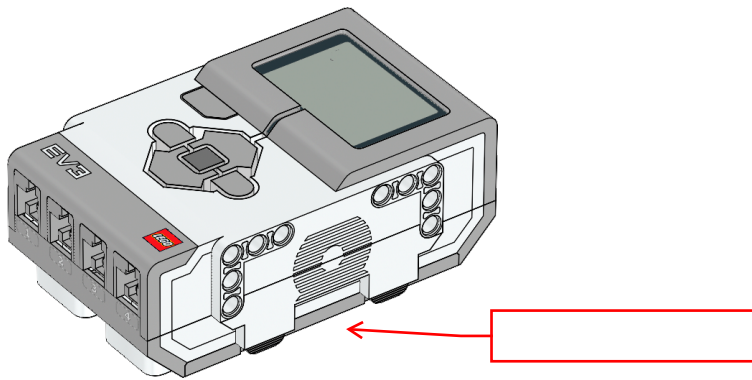

2x  
Turntable top, 28-tooth, black  
4652236

54x  
Track, 5x1,5-module, black  
6014648

1x  
Right curved panel, 3x5-module,  
black  
4566249

1x  
EV3 Brick  
6009996

25 cm / 10 in.

4x  
Cable, 25 cm / 10 in.  
6024581