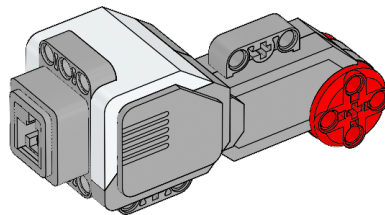

2x
Large Motor
6009430